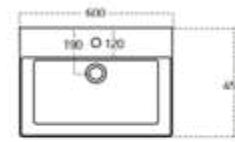

UMIVAONICI *washbasin*

KALI 62

KALI 72

SYNERGY 60