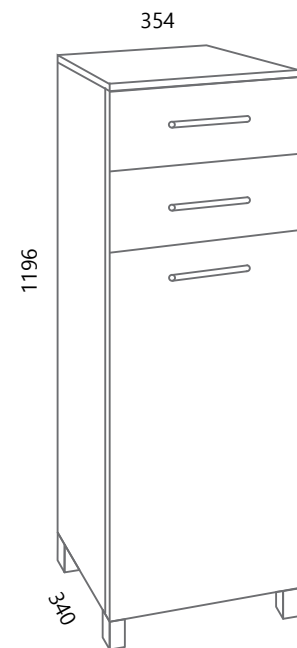

CLASSIC NO1V2L