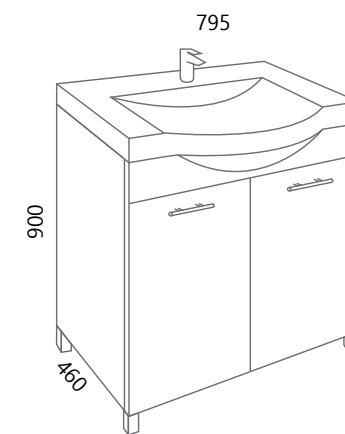

CLASSIC DE80