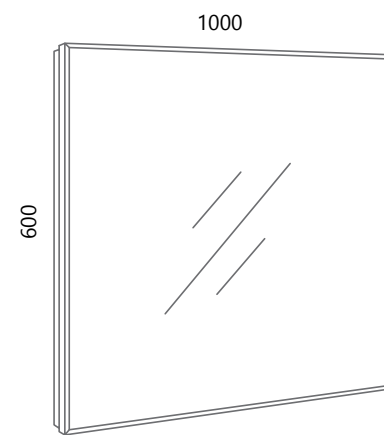

STEEL VE100