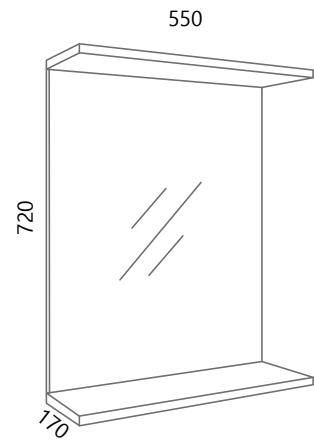

START

POSSIBILITY OF COMBINING ELEMENTS

START

POSSIBILITY OF COMBINING ELEMENTS

START LED VE55