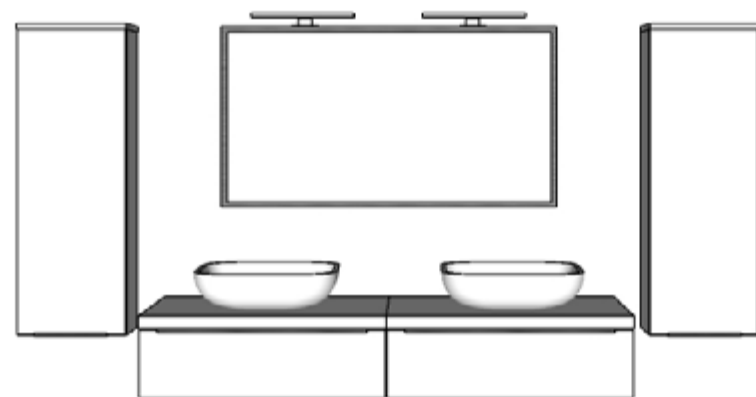

MOGUĆNOST SLAGANJA ELEMENATA

POSSIBILITY OF COMBINING OF ELEMENTS

Kupaonski ormarić koji se igra s dimenzijama pružajući dinamiku zahvaljujući rasporedu svojih različitih modula, koji nam omogućuju beskrajn broj konfiguracija.