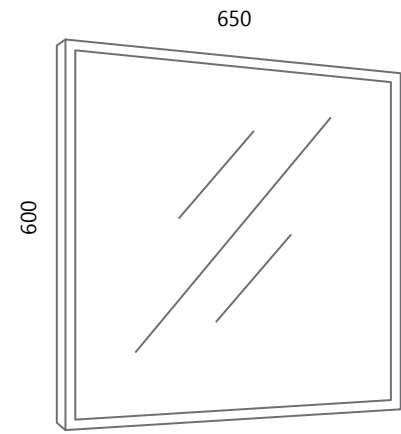

SLIM

POSSIBILITY OF COMBINING ELEMENTS

SLIM VE65