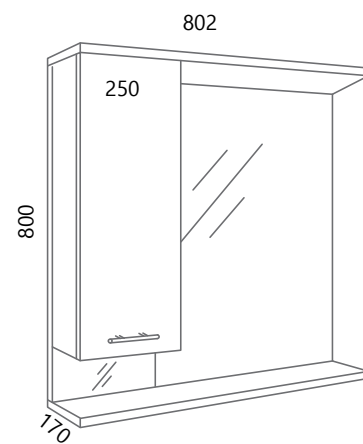

CLASSIC VE80L