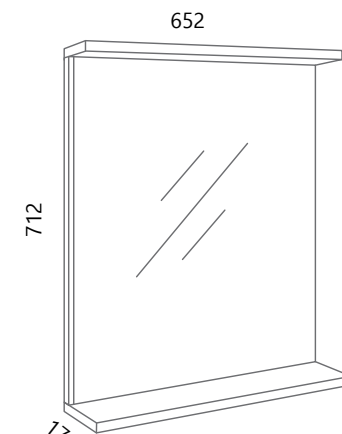

LIKE VE65-1