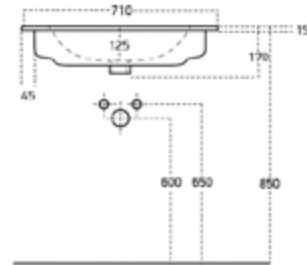

UMIVAONICI *washbasin*

KALI 62

KALI 72