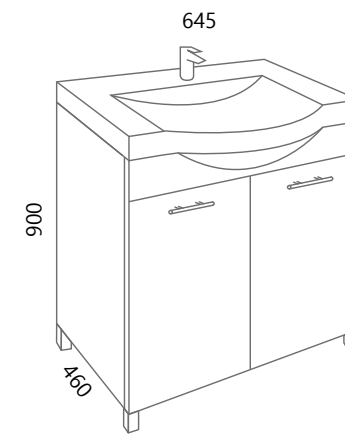

START

POSSIBILITY OF COMBINING ELEMENTS

START

POSSIBILITY OF COMBINING ELEMENTS

START DE65