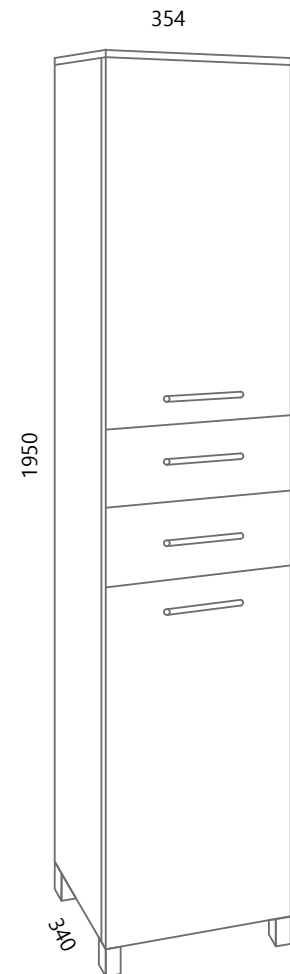

CLASSIC VO2V2L
CLASSIC VO2V2L - K

JAVOROVIĆ