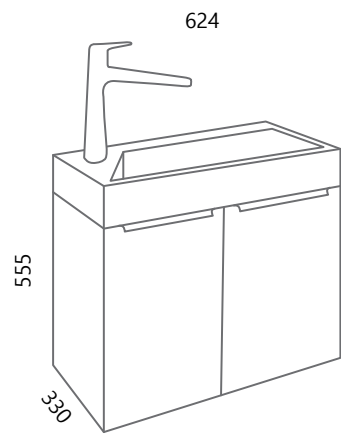

SLIM DE65V-V