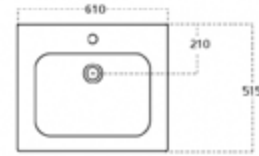

UMIVAONICI *washbasin*

KALI 62