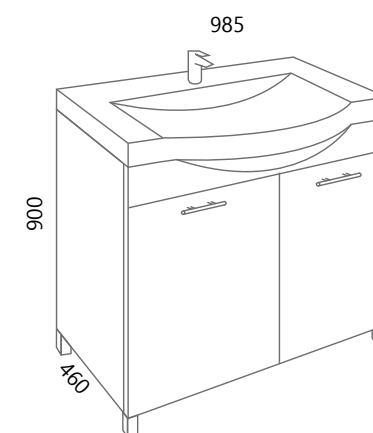

CLASSIC DE100