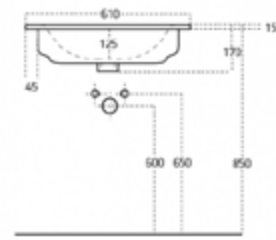

UMIVAONICI *washbasin*

KALI 62