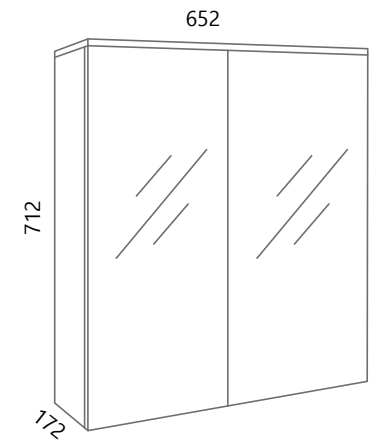

LIKE VE65-2