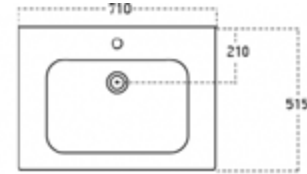

UMIVAONICI *washbasin*

KALI 62

KALI 72