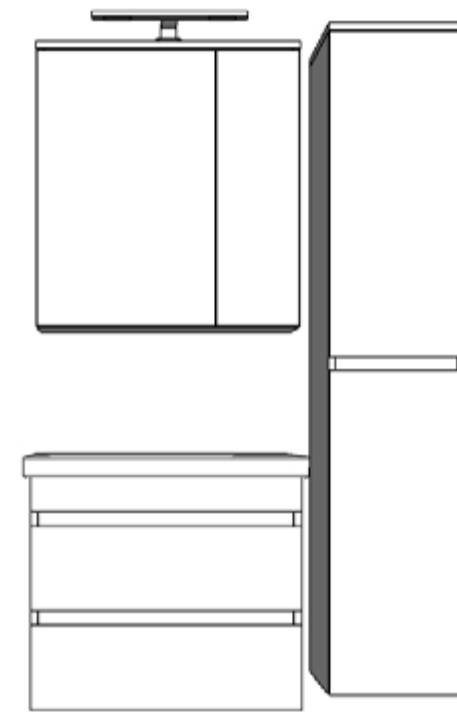

Daxa New is the highlight of every modern bathroom. It offers easy personalization through ours drawers and cabinets with soft closing. Thanks to the different sizes and a wide range of finishes, this is the perfect series for bathrooms of all kinds.