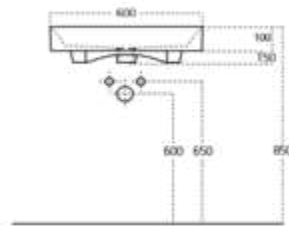

UMIVAONICI *washbasin*

KALI 62

KALI 72

SYNERGY 60