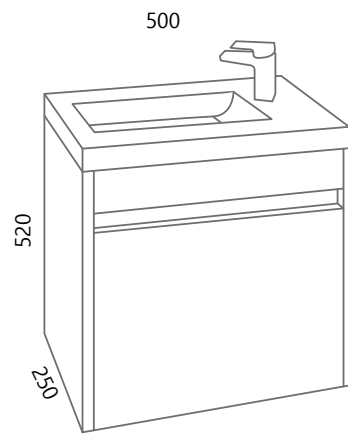

hrast korona
oak corona

50X25X52

Dimenzije pogodne za male prostore
Dimensions suitable for small spaces

SMALL

POSSIBILITY OF COMBINING ELEMENTS

SMALL VE50, SMALL PO50

SMALL DE50V-V

 JAVOROVIC