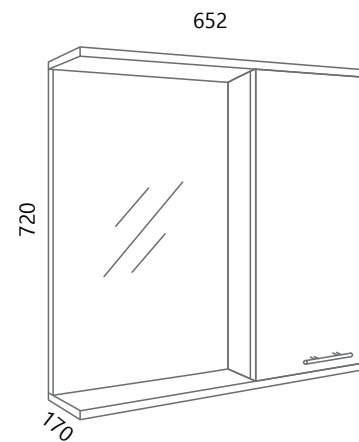

START LED VE65