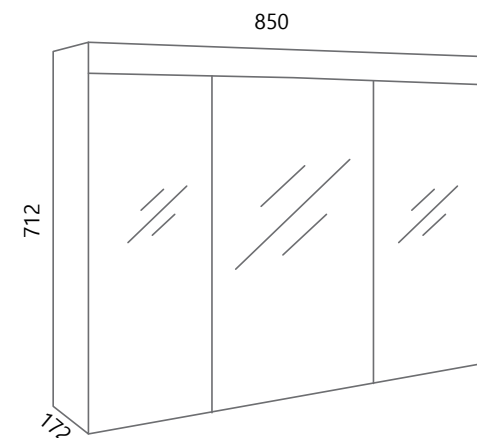

SYNERGY VE85-2