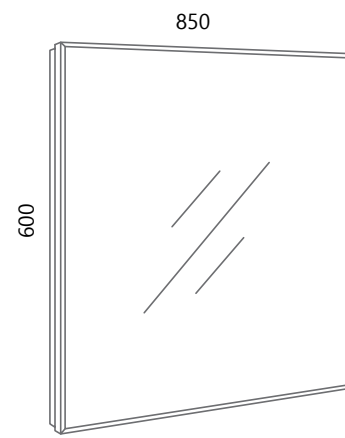

SYNERGY METAL

POSSIBILITY OF COMBINING ELEMENTS

KOMPLEMENTARNI ELEMENTI

COMPLEMENTARY ELEMENTS

STEEL VE85