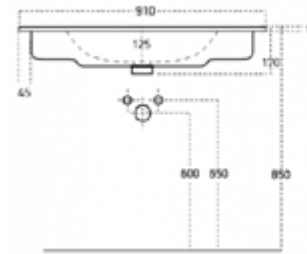

UMIVAONICI *washbasin*

KALI 62

KALI 72

KALI 92