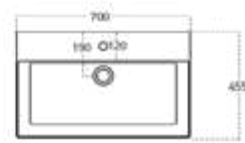

UMIVAONICI *washbasin*

KALI 62

KALI 72

SYNERGY 60