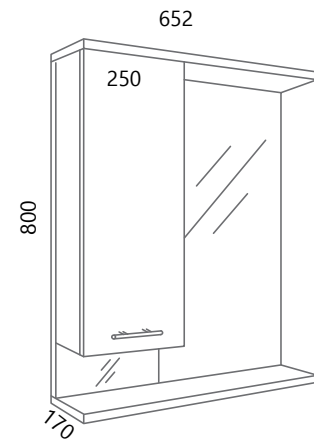

CLASSIC VE65L