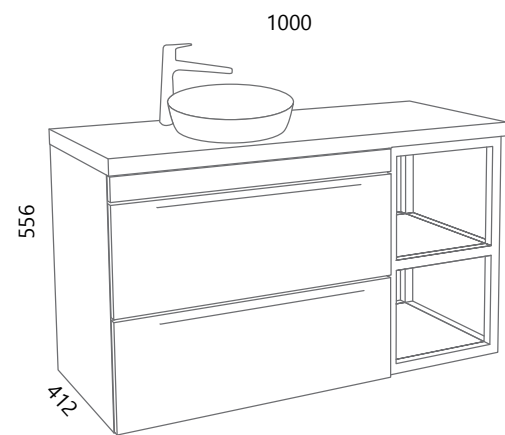

SYNERGY METAL 100