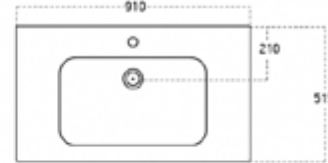

UMIVAONICI *washbasin*

KALI 62

KALI 72

KALI 92