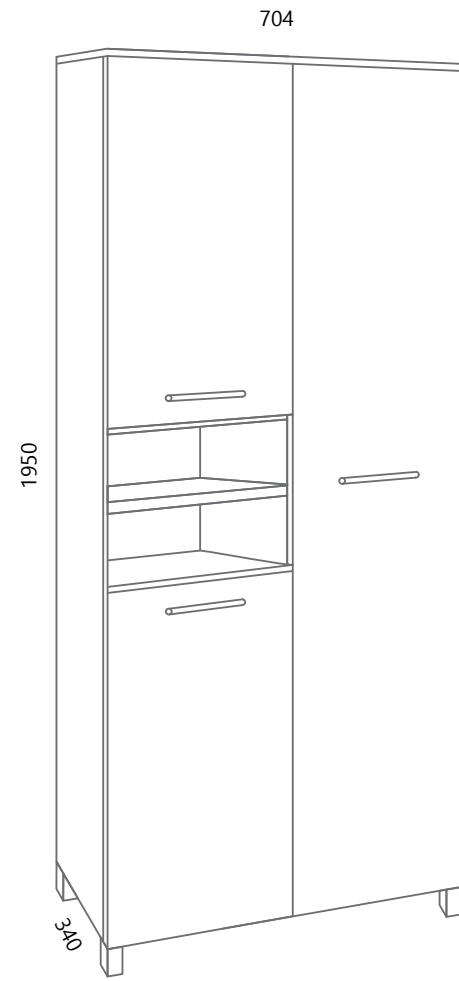

START

POSSIBILITY OF COMBINING ELEMENTS

START VO3V

JAVOROVIĆ