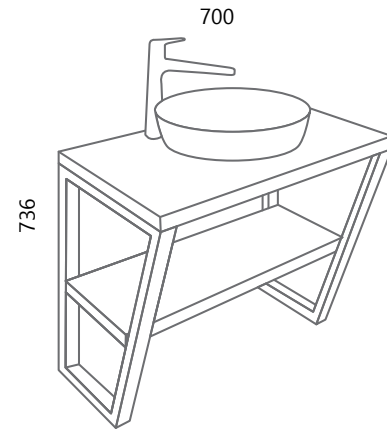

STEEL

POSSIBILITY OF COMBINING ELEMENTS

KOMPLEMENTARNI ELEMENTI

COMPLEMENTARY ELEMENTS

STEEL 70

JAVOROVIĆ