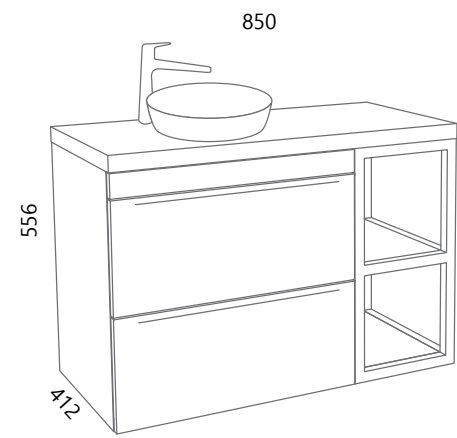

SYNERGY METAL

POSSIBILITY OF COMBINING ELEMENTS

KOMPLEMENTARNI ELEMENTI

COMPLEMENTARY ELEMENTS

SYNERGY METAL 85