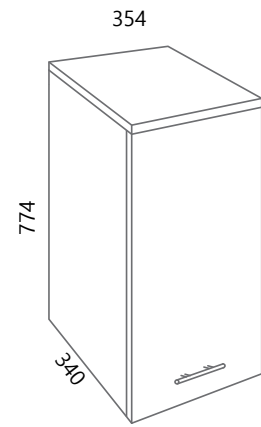

START

POSSIBILITY OF COMBINING ELEMENTS

START

POSSIBILITY OF COMBINING ELEMENTS

START VE35