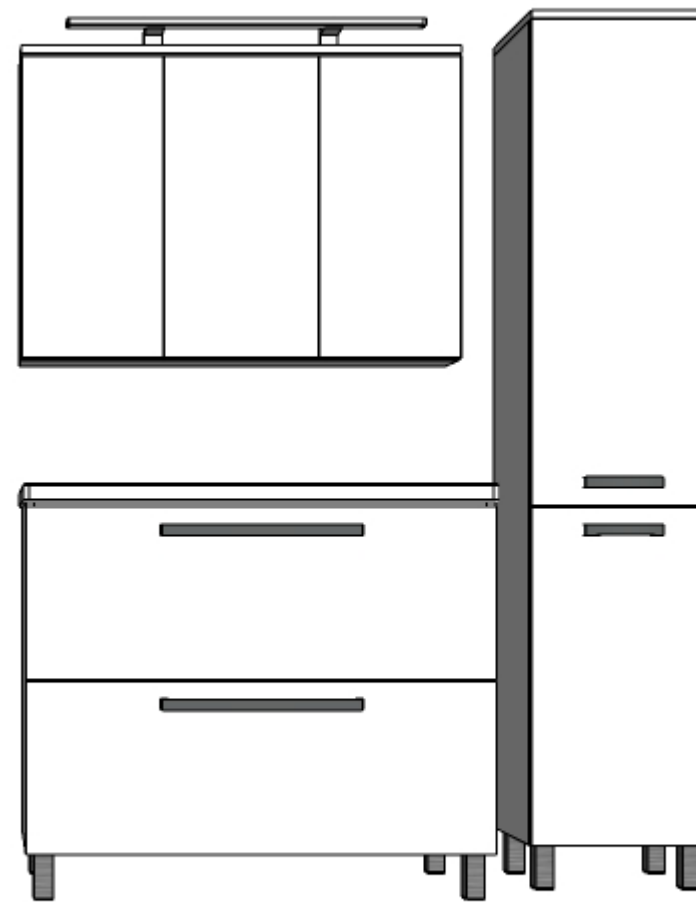

LIKE 100

BOJA FRONTE
COLOUR OF THE FRONT PANEL

bijela sjaj
white gloss

siva sjaj
gray gloss

hrast korona
oak corona

BOJA RUČKICE
COLOUR OF THE HANDLE

krom
chromium