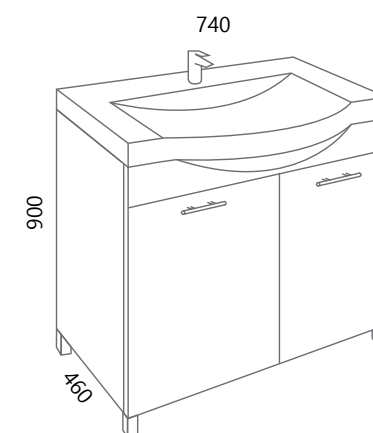

START

POSSIBILITY OF COMBINING ELEMENTS

START

POSSIBILITY OF COMBINING ELEMENTS

START DE75