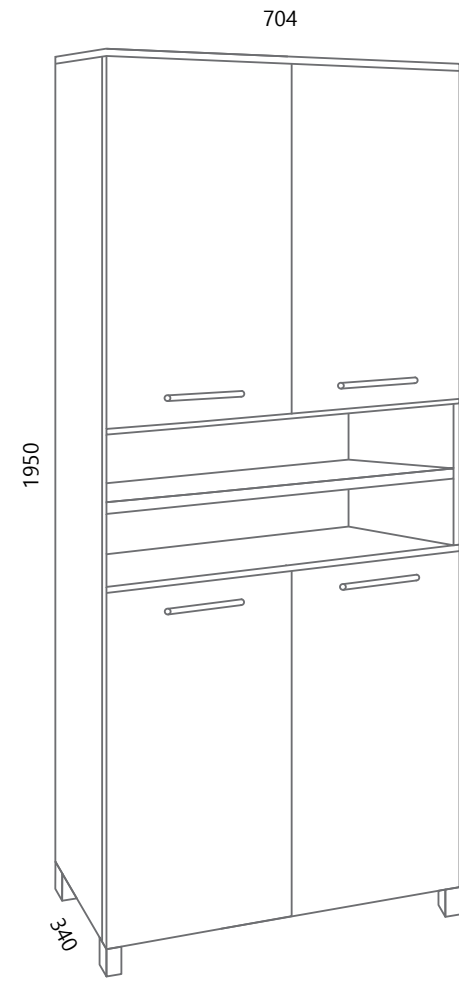

START VO4V

JAVOROVIĆ