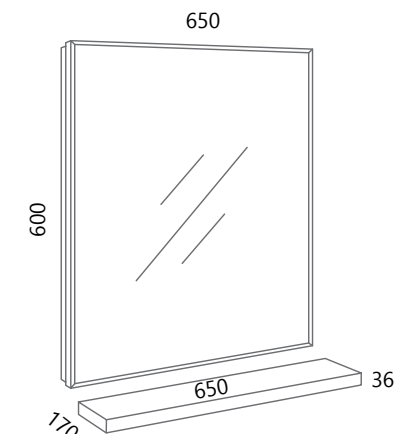

AXA VE65, AXA PO65 (bijela)

KOMPLEMENTARNI ELEMENTI

POSSIBILITY OF COMBINING ELEMENTS