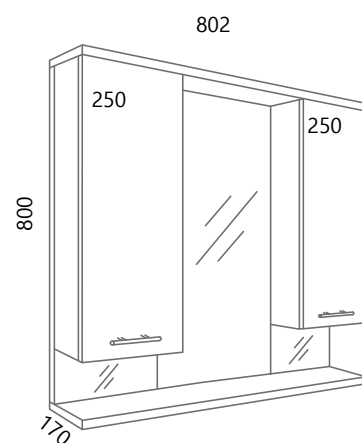

CLASSIC VE80