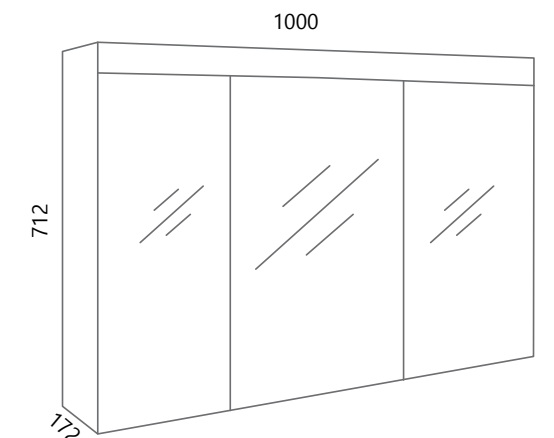

SYNERGY VE100-2