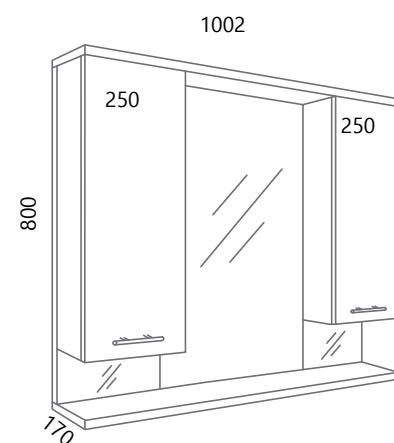

CLASSIC VE100