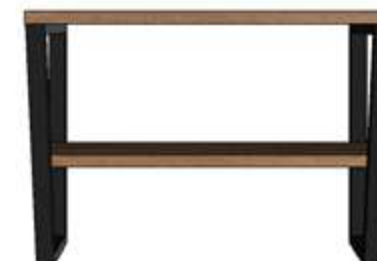

STEEL

Dizajn koji kroz oštre rubove naglašava jednostavnost te kao takav podiže interijer. Steel kupaonska serija je vrhunac čiste i minimalističke estetike industrijskog dizajna.

A design that emphasizes simplicity through sharp edges and as such elevates the interior. Steel bathroom series is the highlight of pure and minimalist aesthetics of industrial design.

Metalno postolje (pričvršćuje se uz zid)
Metal stand (it attaches to the wall)

Mogućnost odabira LED rasvjete na ogledalu
Selectable LED lighting on the mirror

Mogućnost slaganja s ogledalom/or marićem iz serije SYNERGY
Possibility to match with mirror/cabinet from the SYNERGY series

Mogućnost naručivanja ploča po mjeri
Possibility to order custom boards

STEEL 100

bijela sjaj
white gloss

hrast korona
oak corona

alabama
alabama

BOJA PLOČE
COLOUR OF THE TOP