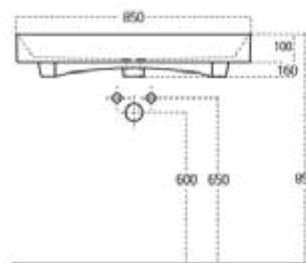

UMIVAONICI *washbasin*

KALI 62

KALI 72

SYNERGY 70

SYNERGY 85