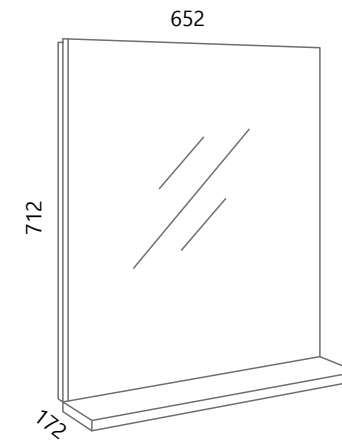

LIKE VE65-P