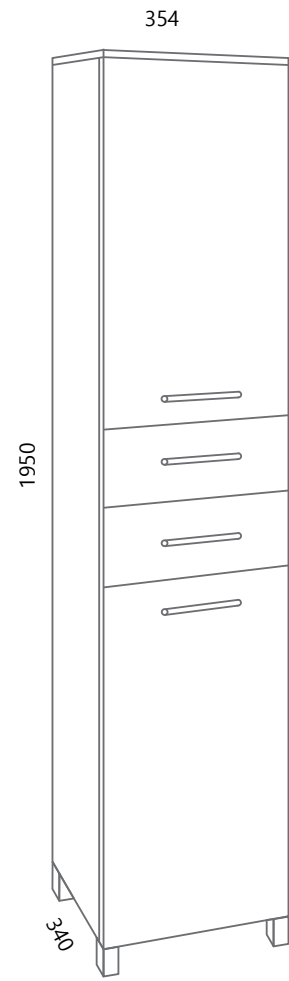

START

POSSIBILITY OF COMBINING ELEMENTS

START VO2V