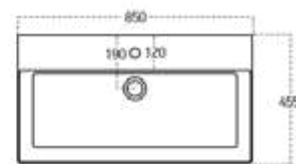

UMIVAONICI *washbasin*

KALI 62

KALI 72

SYNERGY 70

SYNERGY 85