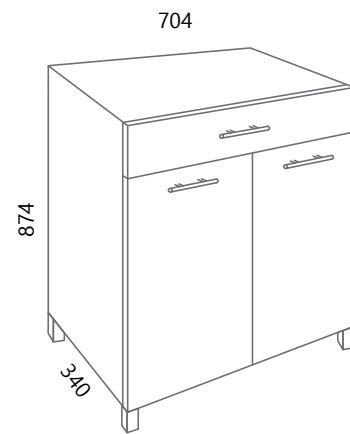

START NO2V1L