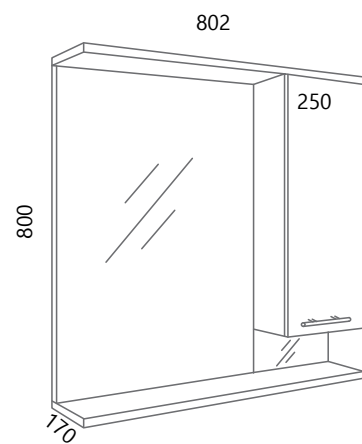

CLASSIC VE80D