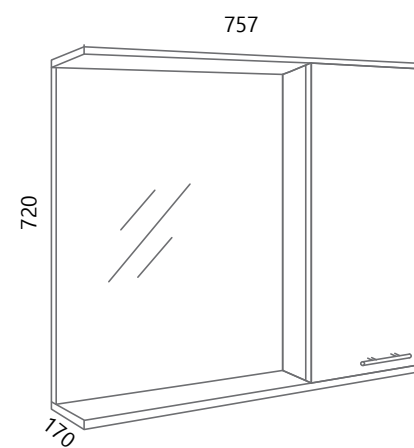

START LED VE75