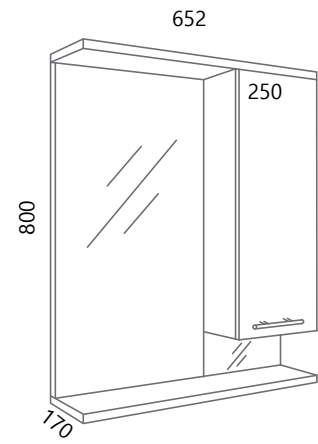

CLASSIC

POSSIBILITY OF COMBINING ELEMENTS

CLASSIC

POSSIBILITY OF COMBINING ELEMENTS

CLASSIC VE65D