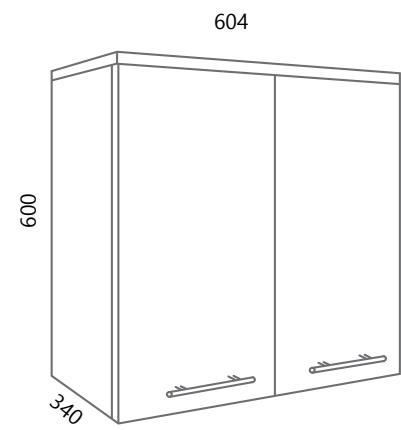

CLASSIC

POSSIBILITY OF COMBINING ELEMENTS

CLASSIC GO60