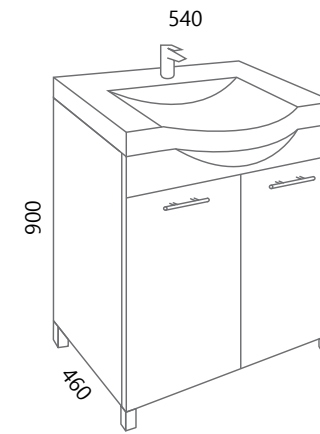

START

POSSIBILITY OF COMBINING ELEMENTS

START

POSSIBILITY OF COMBINING ELEMENTS

START DE55