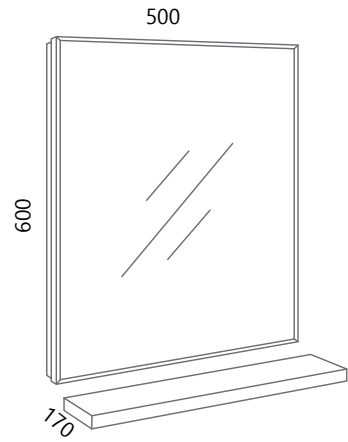

hrast korona
oak corona

50X25X52

Dimenzije pogodne za male prostore
Dimensions suitable for small spaces

SMALL

POSSIBILITY OF COMBINING ELEMENTS

SMALL VE50, SMALL PO50

SMALL DE50V-V

 JAVOROVIC