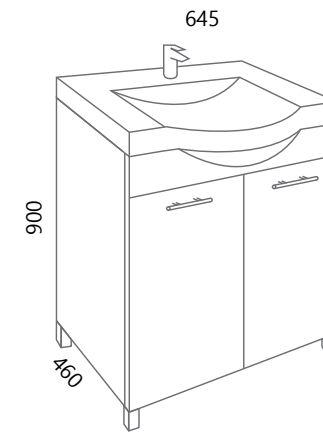

CLASSIC DE65