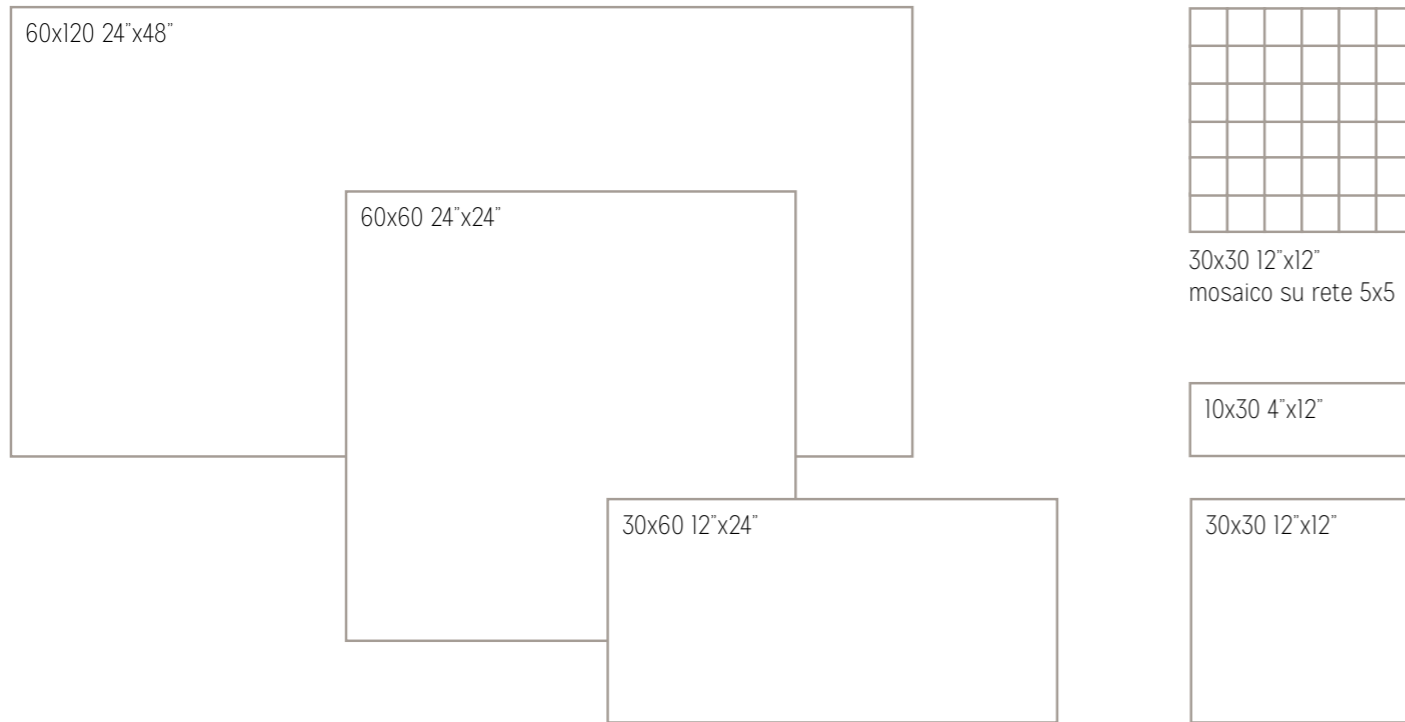

Carlo Farroni

SHELLDARK 60x60
WALLBRICK 30x90

FORMATI

INK-JET
DIGITAL TECHNOLOGY
V3

IN

OUT NO DARK

SHELLWHITE

SHELLGREY